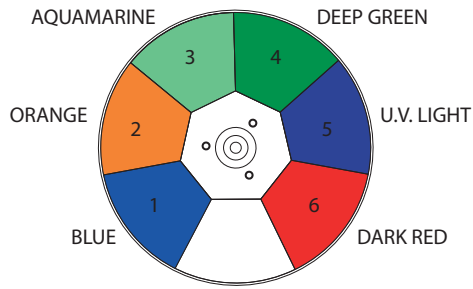

## Fixed Gobo Wheels

241086/801  
wheel 1

241086/802  
wheel 2