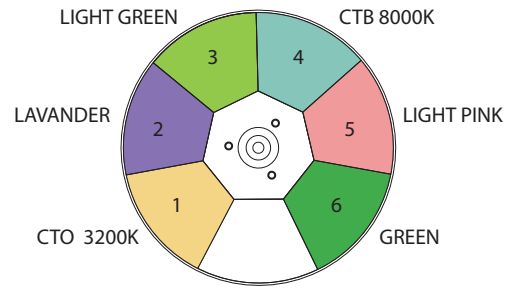

## Fixed Gobo Wheels

241086/801  
wheel 1

241086/802  
wheel 2